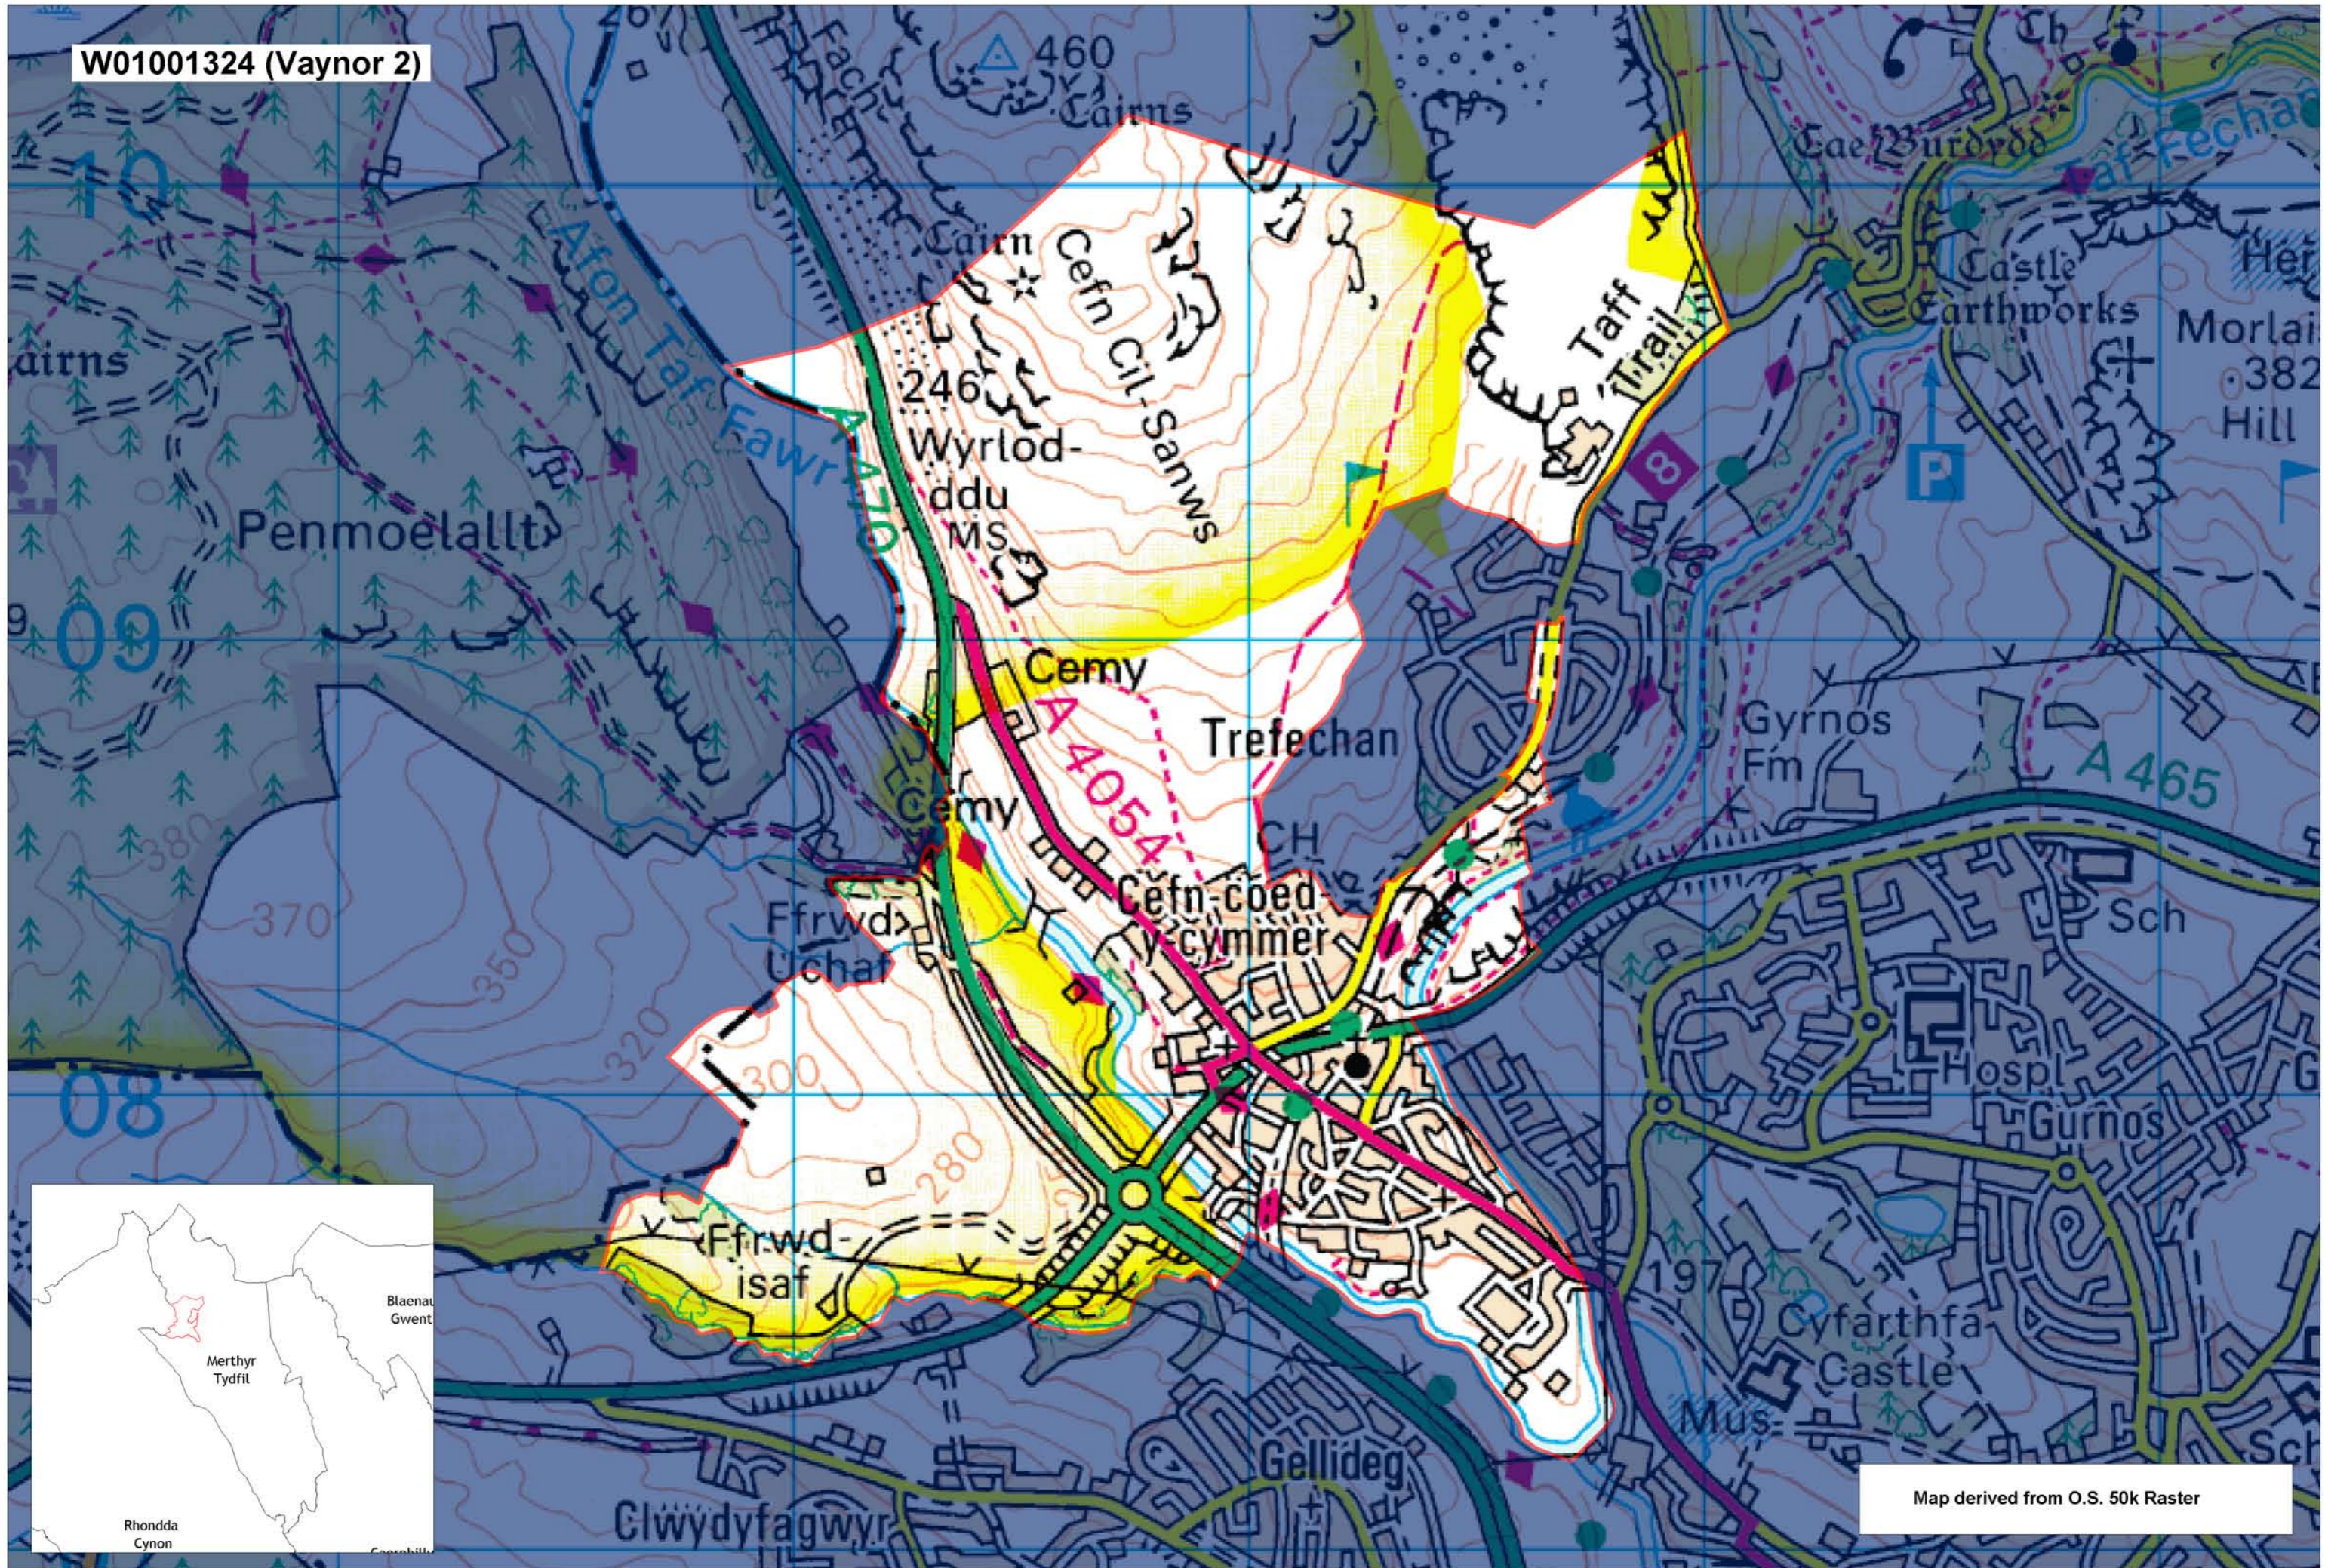

W01001324 (Vaynor 2)

Map derived from O.S. 50k Raster